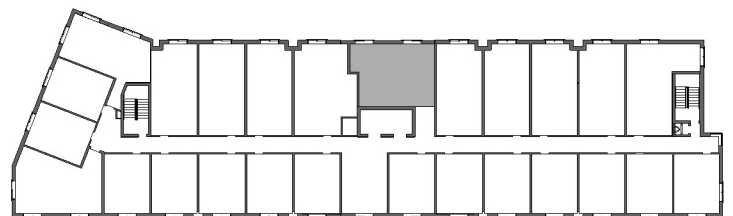

Type Brussels

557 Sq. Ft.

Suite No.: T17

Typical Floor Key Plan