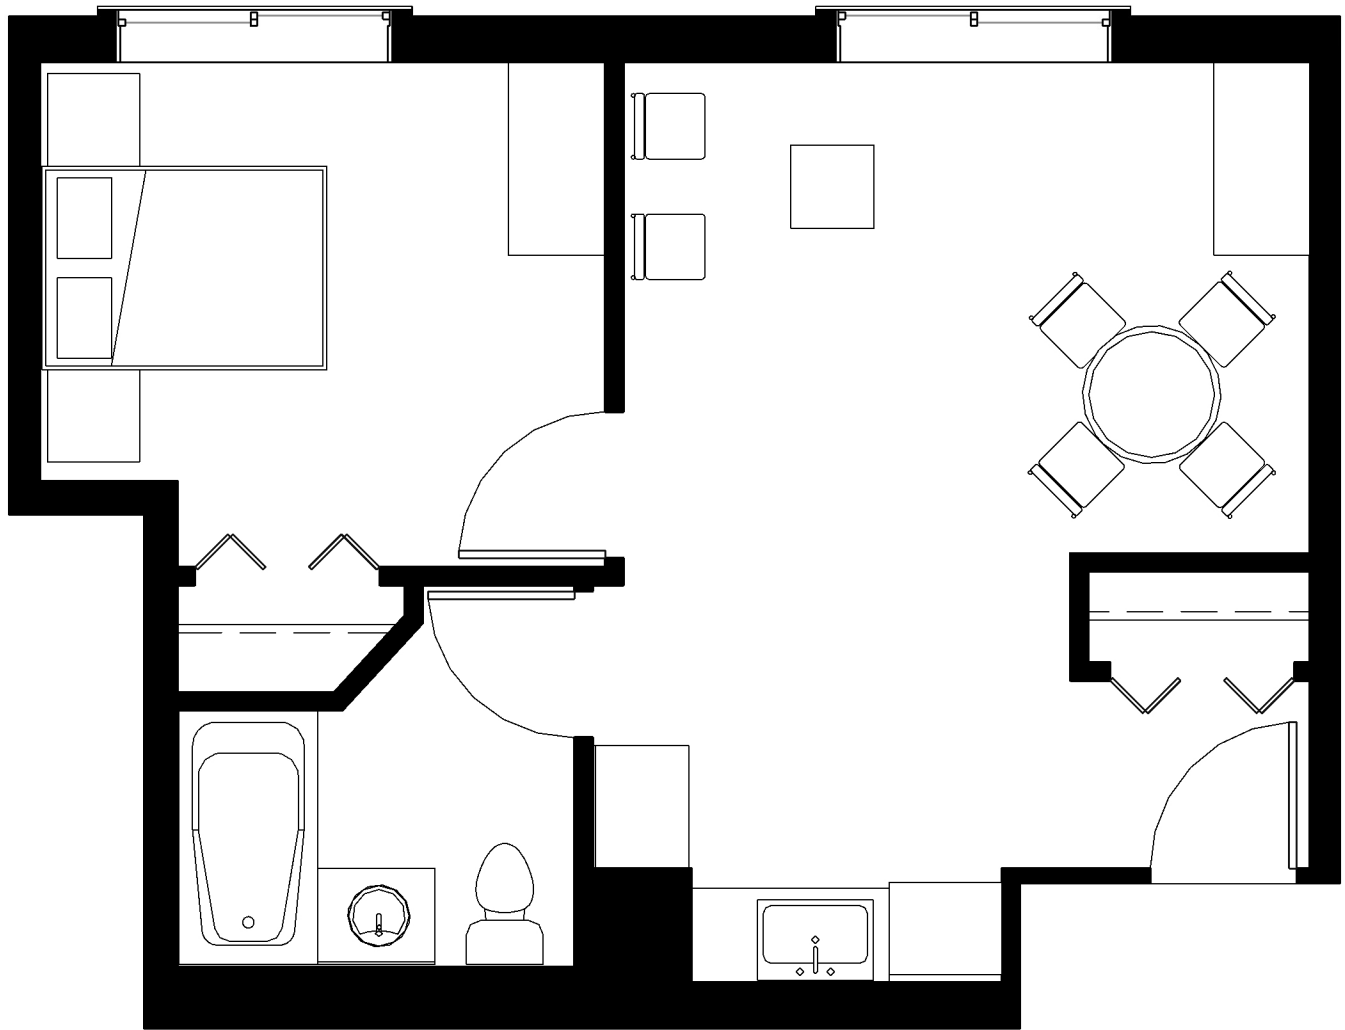

Type Brussels

557 Sq. Ft.

Suite No.: T17

Typical Floor Key Plan