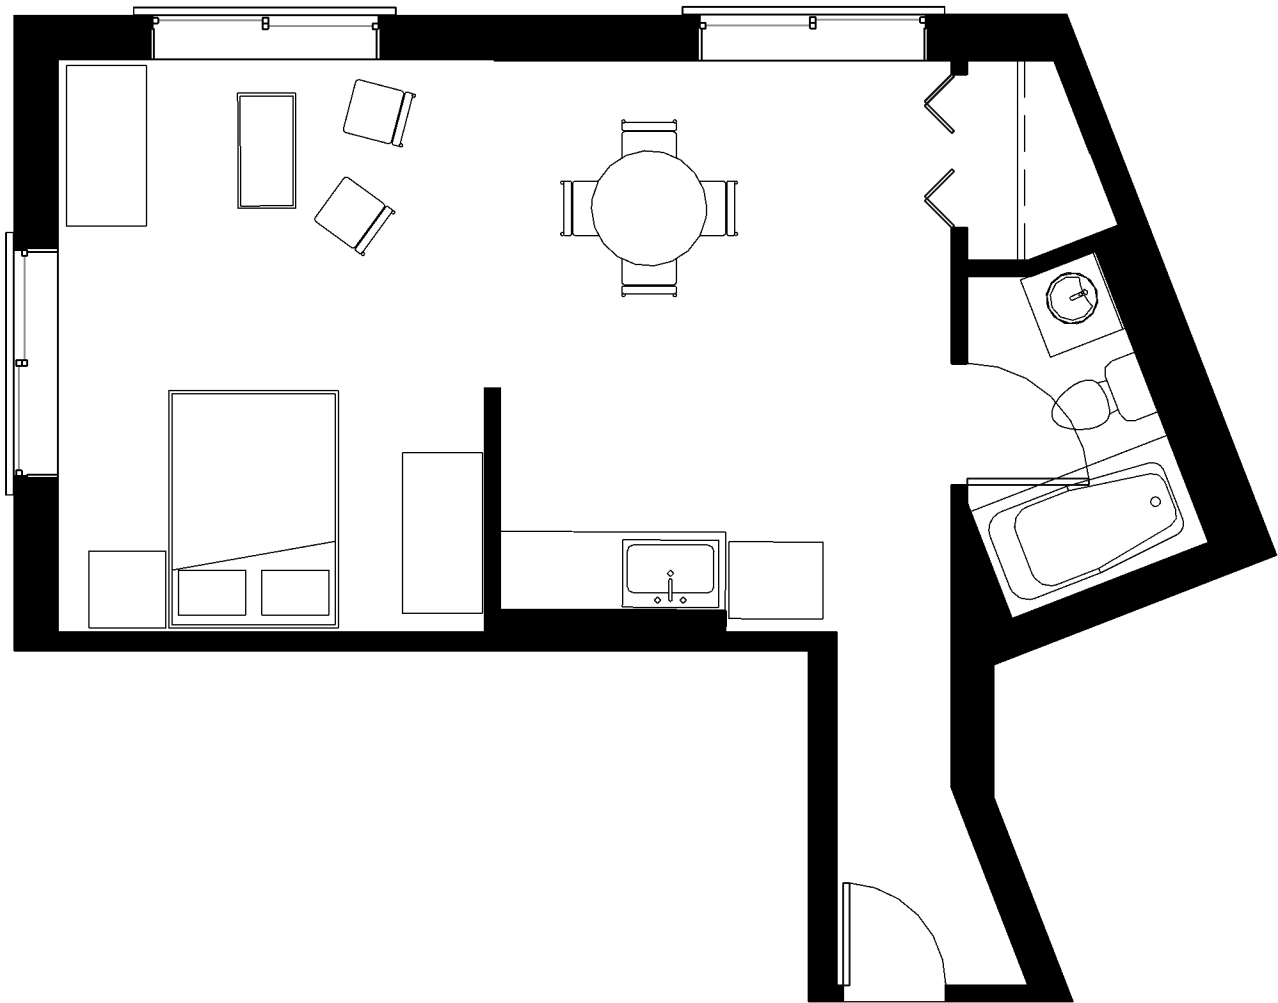

Type Lisbon

540 Sq. Ft.

Suite No.: T26

Typical Floor Key Plan