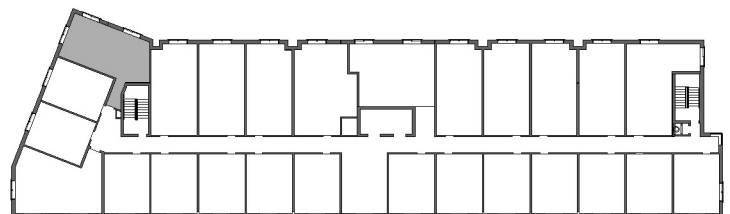

Type Lisbon

540 Sq. Ft.

Suite No.: T26

Typical Floor Key Plan