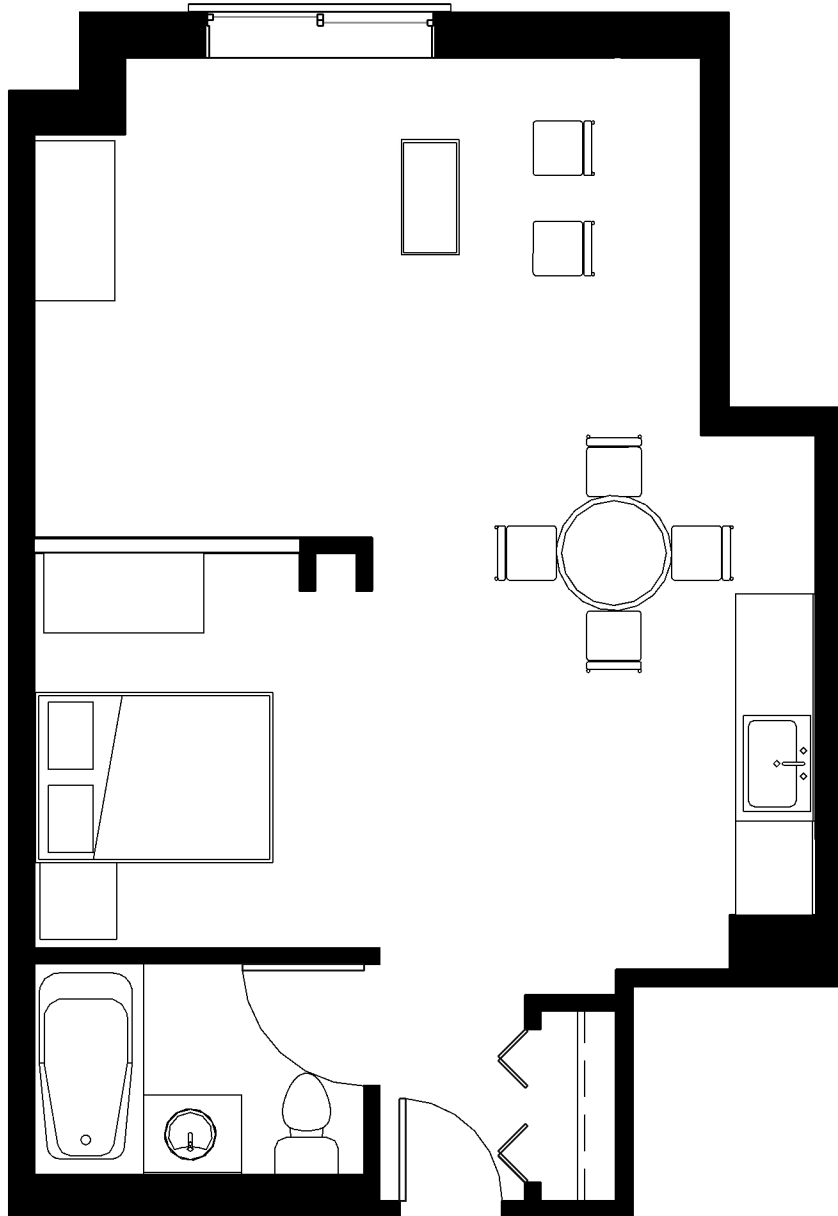

Type Mumbai  
Suite No.: T04

583 Sq. Ft.

Typical Floor Key Plan