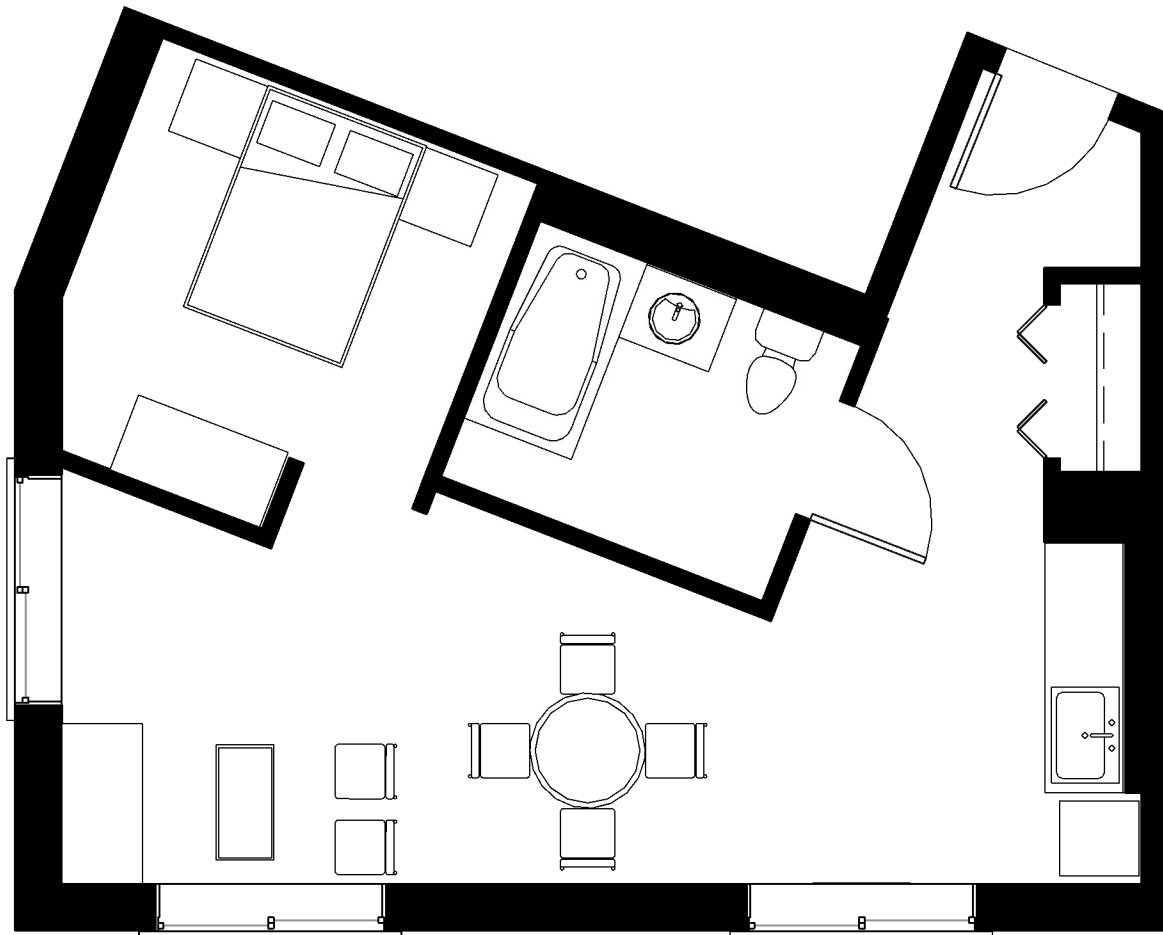

Type Paris

600 Sq. Ft.

Suite No.: T23

Typical Floor Key Plan