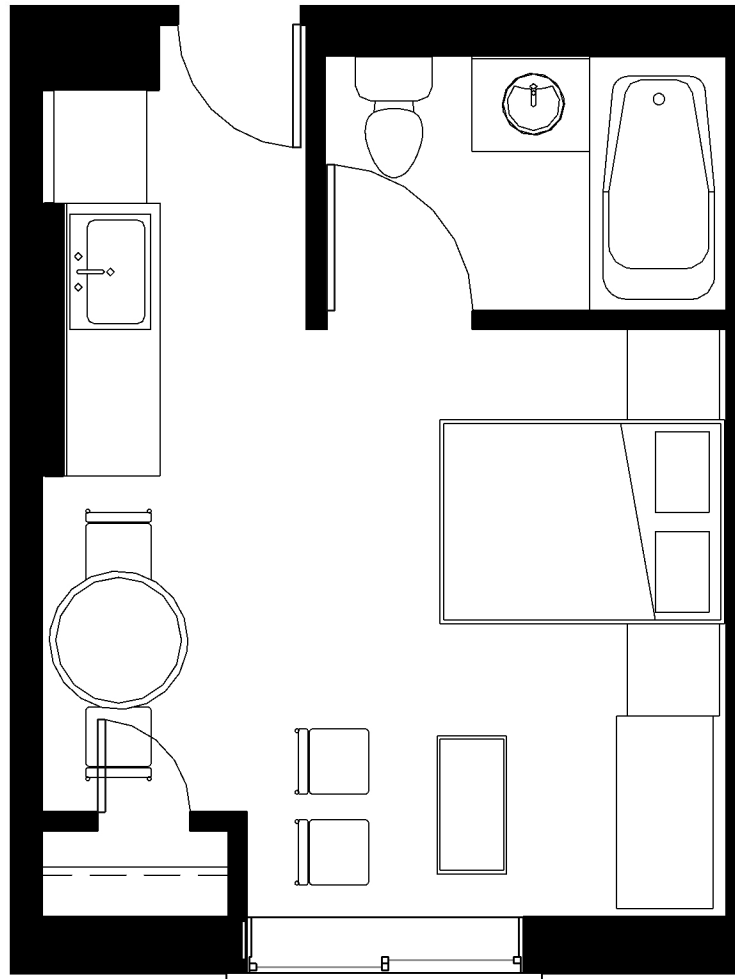

Type Tuscan

321 Sq. Ft.

Suite No.: T10, T11, T12, T13, T14, T15,
T16, T18, T19, T20, T21, T22, T24, & T25

Typical Floor Key Plan