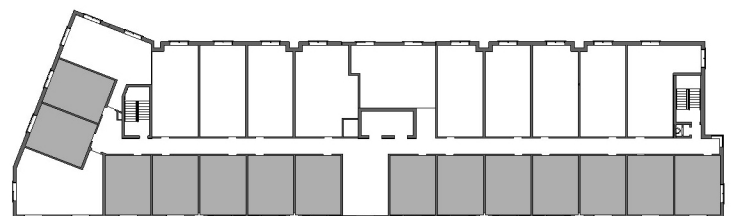

Type Tuscan

321 Sq. Ft.

Suite No.: T10, T11, T12, T13, T14, T15,
T16, T18, T19, T20, T21, T22, T24, & T25

Typical Floor Key Plan