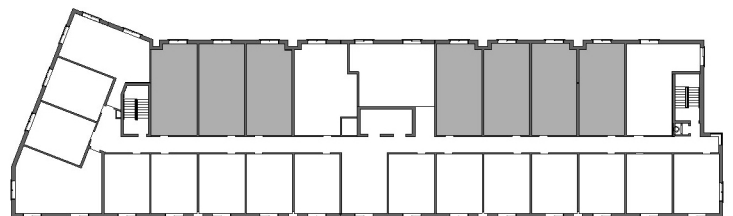

Type Versaille

477 Sq. Ft.

Suite No.: T01, T02, T03,  
T05, T06, T07, & T08

Typical Floor Key Plan