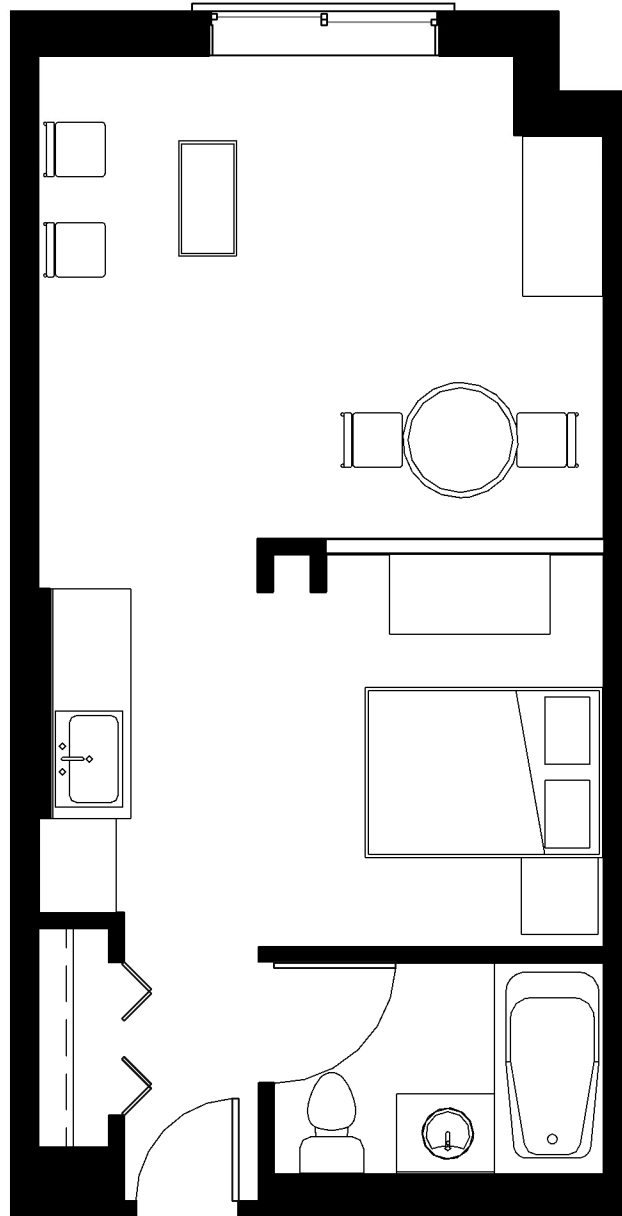

Type Versaille

477 Sq. Ft.

Suite No.: T01, T02, T03,
T05, T06, T07, & T08

Typical Floor Key Plan