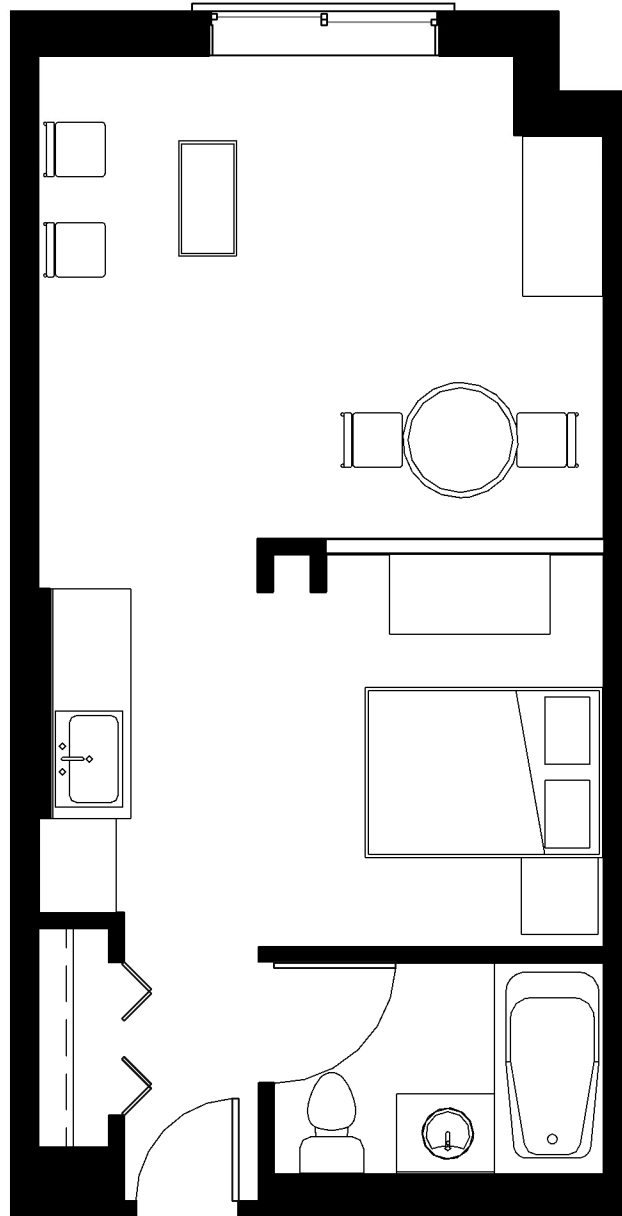

Type Versaille

477 Sq. Ft.

Suite No.: T01, T02, T03,  
T05, T06, T07, & T08

Typical Floor Key Plan