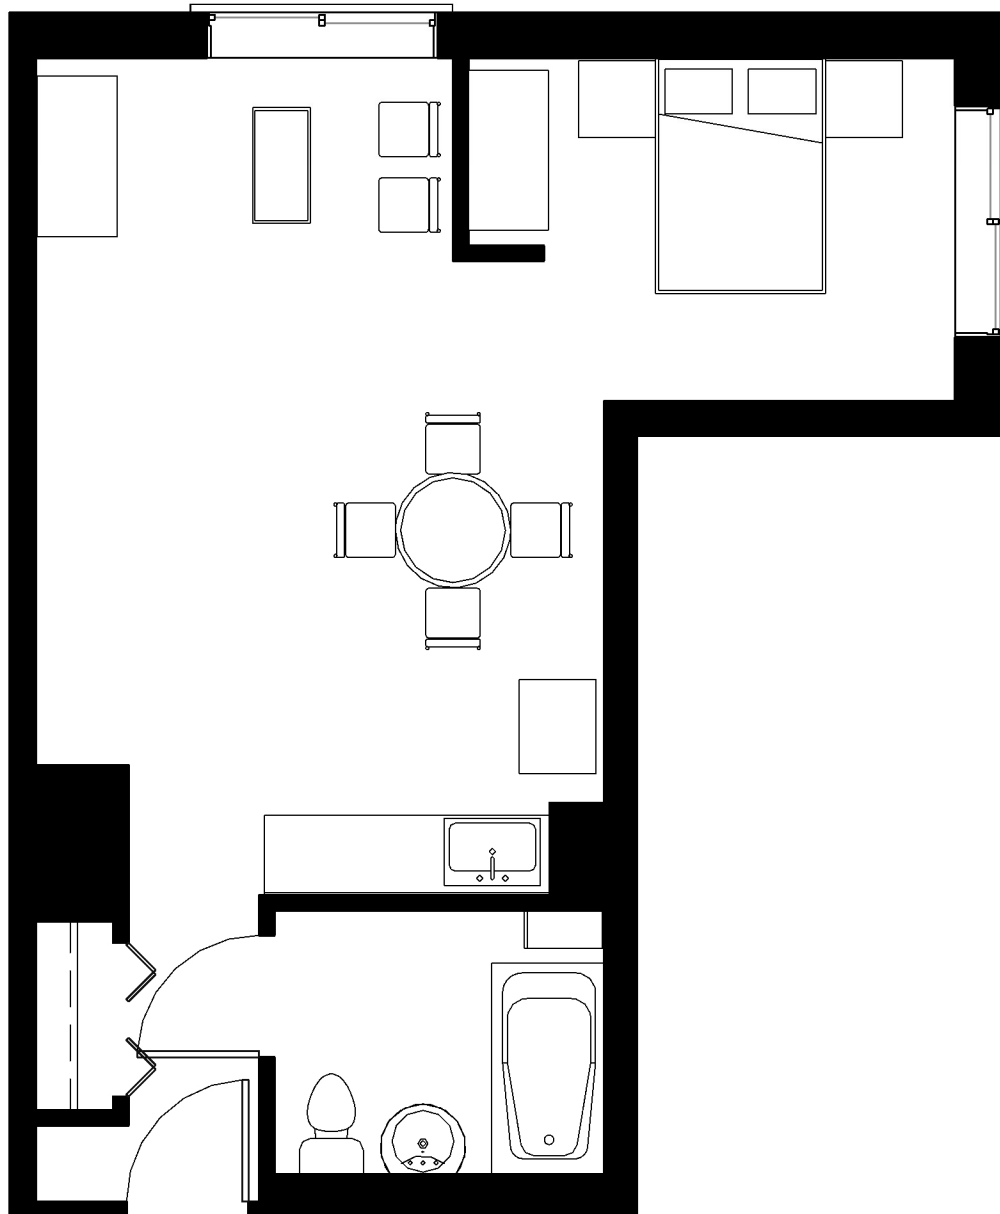

Type Vienna  
Suite No.: T09

581 Sq. Ft.

Typical Floor Key Plan